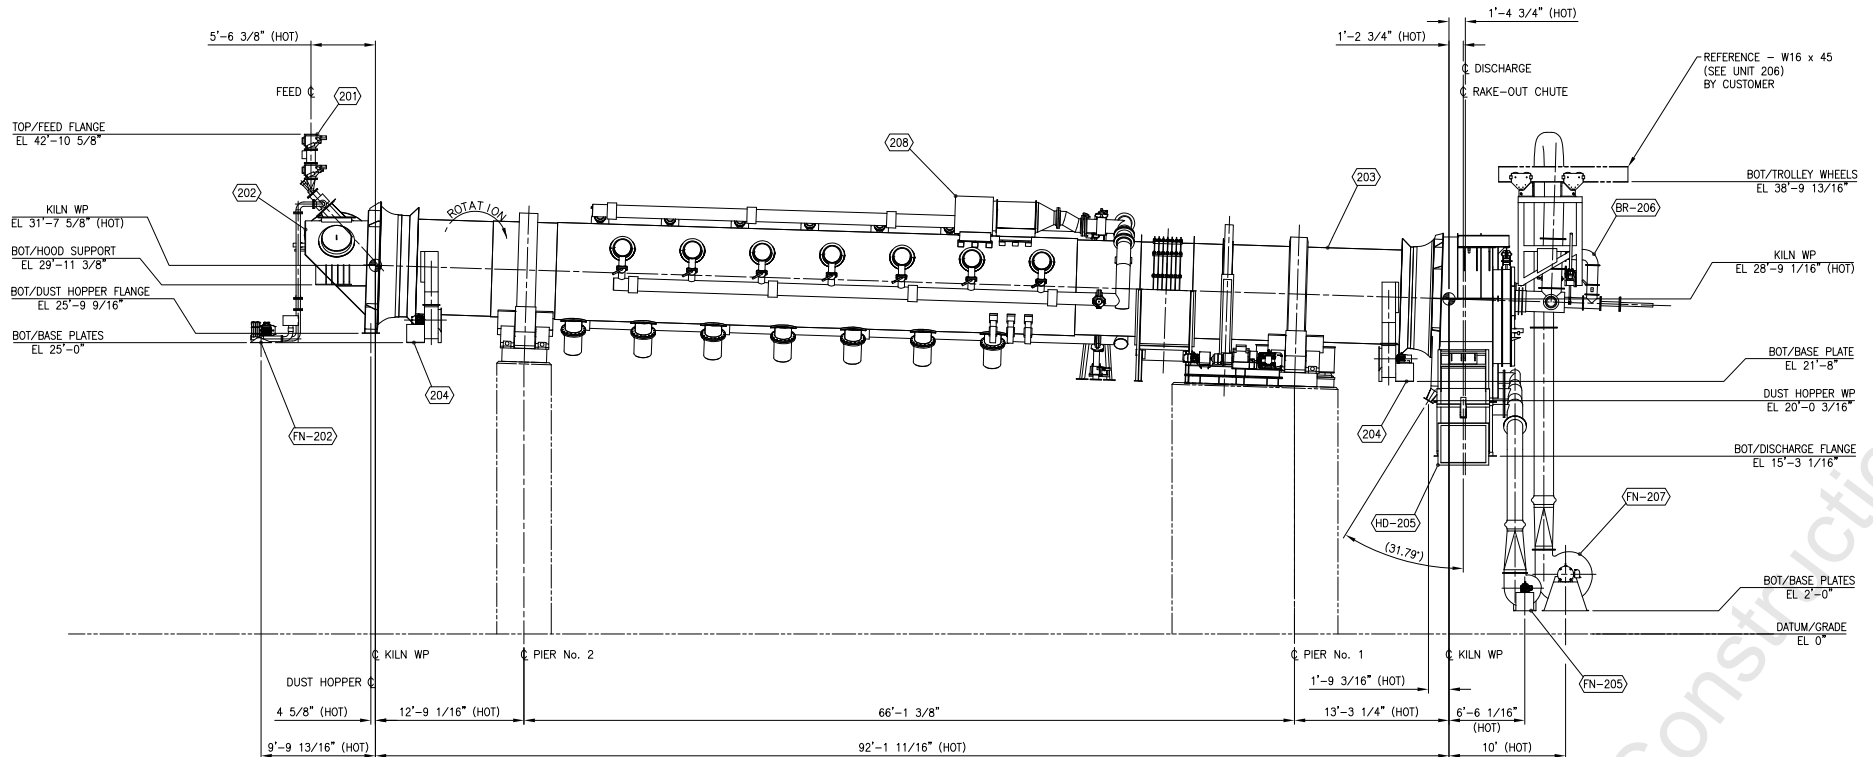

8

7

6

5

4

3

2

1

GA Unit:	GA Description:
201	FEED AIRLOCK ASSEMBLY
202	KILN FEED END HOOD WITH FEED PIPE
FN-202	FEED PIPE COOLING BLOWERS
203	ROTARY KILN
204	NOSE RING COOLING FANS
HD-205	FIRING HOOD
FN-205	GRIZZLY SUPPORT TUBE COOLING FAN
BR-206	KILN BURNER
RA-206	KILN BURNER RACK
PL-206	KILN BURNER FLAME SAFETY PANEL
FA-207	PRIMARY AIR FAN
DM-207A	PRIMARY AIR FAN DAMPER
DM-207B	PILOT AIR DAMPER
208	PORT AIR SYSTEM

ELEVATION VIEW

THIS DRAWING IS PRELIMINARY. FOR CONCEPT ONLY,
AND SUBJECT TO CHANGE PENDING FINAL DESIGN.